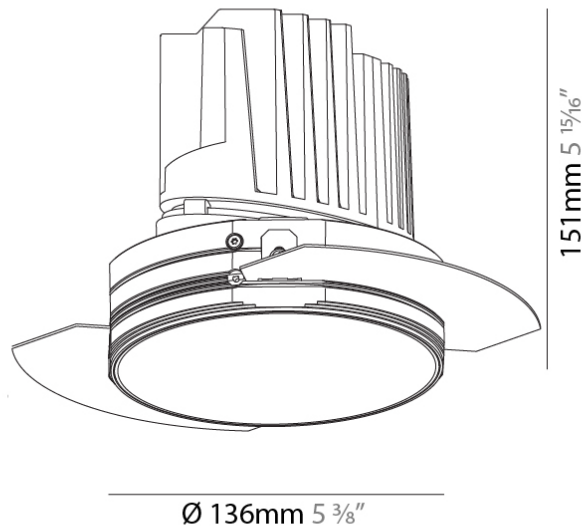

GENERAL

Series: Bioniq
 Subseries: Bioniq Round Deep
 Brand: Prolicht
 Division: Architectural
 Mounting Type: Trimless
 Mounting Location: Ceiling
 Subcategory: Downlight

PHYSICAL

Shape: Round
 Diameter (mm): 136
 Diameter (in): 5 3/8
 Height (mm): 151
 Height (in): 5 15/16
 Ceiling Thickness (mm): 10 / 12.5 / 15 / 25
 Ceiling Thickness (in): 3/8 or 1/2 or 9/16 or 1
 Min. Recessing Depth (mm): 170
 Min. Recessing Depth (in): 6 11/16
 Light Distribution: Downlight
 Weight (kg): 1.078
 Weight (lbs): 2.37
 Fixture Finish: SSR / BKV / CWI / CRY / HAB / UFT / ITA / RUA / FTG / MYG / LOD / PUS / FRO / FUP / KIA / POP / BLS / SPG / MEY / GOH / GUM / CHC / COM / ABZ / JAG / OBR / MOS / ROR
 Fixture Material: Aluminum Die Cast
 Cut-out Measurements: Ø 140mm / 5 1/2"
 Upon Request: Unique Ceiling Thickness

OPTICAL

Reflector°: 18 / 34
 Optic°: Lens Pack - No Lens / Linear Spread Lens / Honeycomb / Spread Lens
 Adjustability: Fixed
 Upon Request: Special Beam Angles

RATINGS AND CERTIFICATIONS

382, F 416-247-9319, www.zaneen.com
 Certified and tested for North American standards at the end of the existing Model #. For assistance on 'custom' specifications, contact zteam@zaneen.com.
 In a constant effort to supply the best product, we reserve the right to change specifications or materials without notice. The most recent specification sheets are found at zaneen.com
 IP rating: IP20