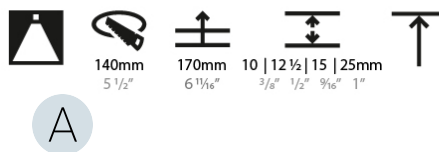

GENERAL

Series: Bioniq
 Subseries: Bioniq Round Deep
 Brand: Prolicht
 Division: Architectural
 Mounting Type: Trimless
 Mounting Location: Ceiling
 Subcategory: Downlight

PHYSICAL

Shape: Round
 Diameter (mm): 136
 Diameter (in): 5 3/8
 Height (mm): 151
 Height (in): 5 15/16
 Ceiling Thickness (mm): 10 / 12.5 / 15 / 25
 Ceiling Thickness (in): 3/8 or 1/2 or 9/16 or 1
 Min. Recessing Depth (mm): 170
 Min. Recessing Depth (in): 6 11/16
 Light Distribution: Downlight
 Weight (kg): 1.078
 Weight (lbs): 2.37
 Fixture Finish: SSR / BKV / CWI / CRY / HAB / UFT / ITA / RUA / FTG / MYG / LOD / PUS / FRO / FUP / KIA / POP / BLS / SPG / MEY / GOH / GUM / CHC / COM / ABZ / JAG / OBR / MOS / ROR
 Fixture Material: Aluminum Die Cast
 Cut-out Measurements: Ø 140mm / 5 1/2"
 Upon Request: Unique Ceiling Thickness

OPTICAL

Reflector°: 18 / 34
 Optic°: Lens Pack - No Lens / Linear Spread Lens / Honeycomb / Spread Lens
 Adjustability: Fixed
 Upon Request: Special Beam Angles

RATINGS AND CERTIFICATIONS

382, F 416-247-9319, www.zaneen.com
 Certified and tested for North American standards at the end of the existing Model #. For assistance on 'custom' specifications, contact zteam@zaneen.com.
 In a constant effort to supply the best product, we reserve the right to change specifications or materials without notice. The most recent specification sheets are found at zaneen.com
 IP rating: IP20